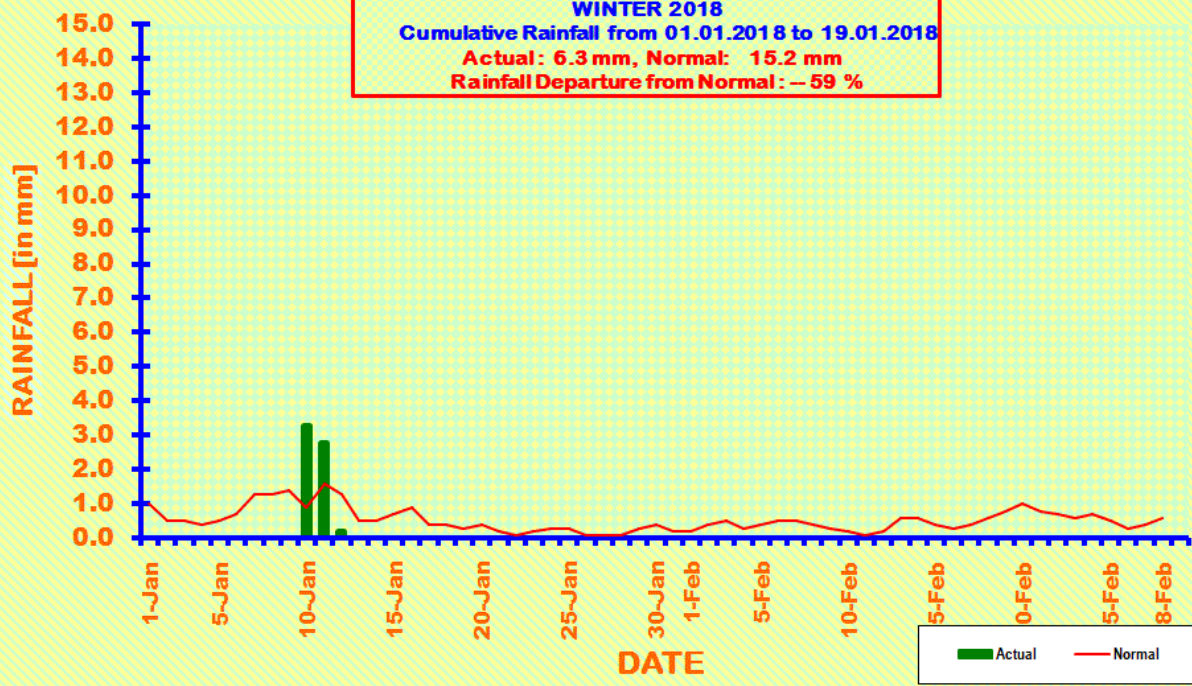

**DAILY MEAN RAINFALL FOR TN/PDC:
WINTER 2018
Cumulative Rainfall from 01.01.2018 to 19.01.2018
Actual: 6.3 mm, Normal: 15.2 mm
Rainfall Departure from Normal : - 59 %**

Actual Normal